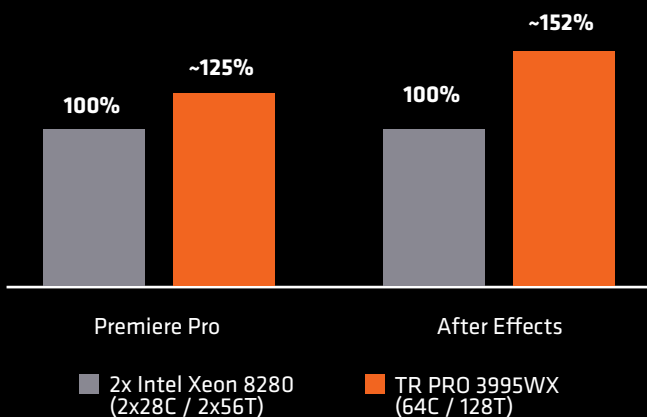

Up to 52% Faster^{1,2}

Editing in 8K RAW footage is real-time

4K video production has become commonplace and industry leaders are making the transition to 8K. AMD Ryzen™ Threadripper™ PRO enables real-time editing of 8K REDCODE RAW footage in Adobe Premiere Pro.

Ultra-Fast PCIe® 4.0 NVMe Storage for Your Most Complex File Transfers

Realize the full performance of cutting-edge storage. AMD Ryzen™ Threadripper™ PRO is the first Pro Workstation processor supporting PCIe® 4.0. Load your 8K files blazing quick.